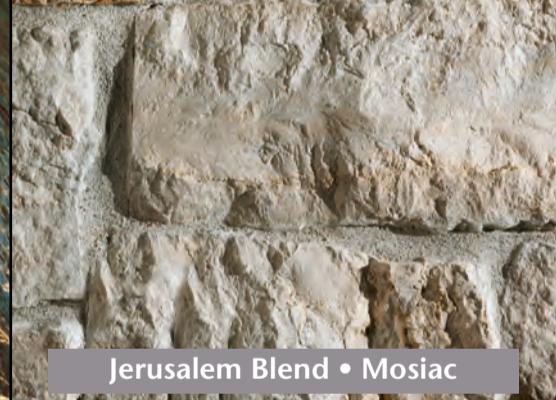

Jerusalem Blend • Mosaic

Showroom: 278 Meadow Street, Fairfield, CT 06824 • **Showroom:** 545 Pepper Street, Monroe, CT 06468

Tel: 203.333.5300 • **Fax:** 203.330.0808 • **Web:** www.Thinstones.com • **E-Mail:** info@Thinstones.com